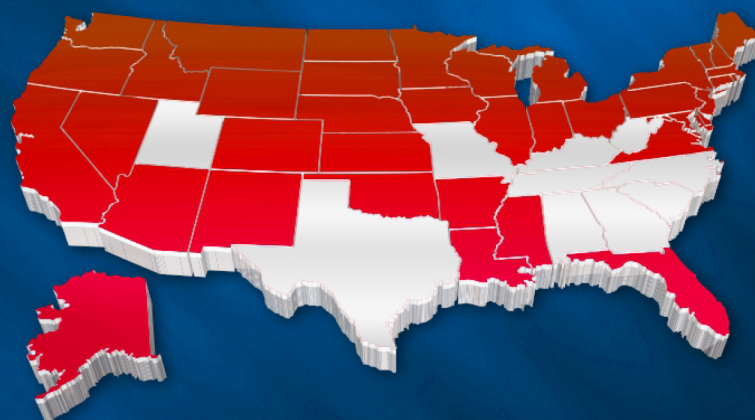

Where We Are