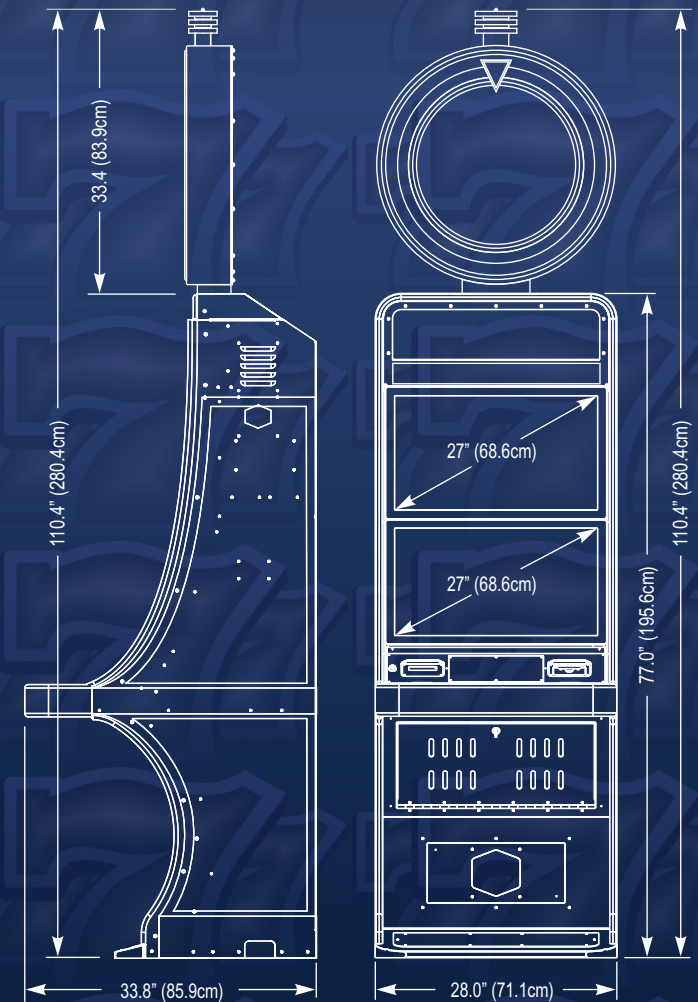

Phocus® HaloTop™ Gaming Machine Dimensions and Specifications

See technical sheets for further information and hardware specifications

CONFIDENTIAL - For Gaming Arts Customer's Internal Use Only. Do Not Reproduce or Disclose.