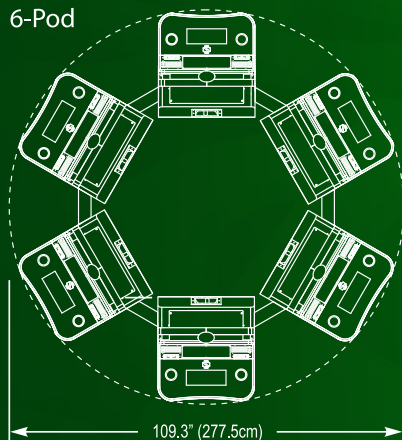

New Swap'Em Poker™, a brand new innovative way to play poker with exciting Swap Plus™ side bets and progressives to increase the fun and hold.

CASINO WIZARD TABLE GAMES VIP

- Available in all popular placement configurations
- Three wedge options.
- Standard VertX™ wedge
- Full size programmable digital LED wedge
- Half size programmable digital LED wedge
- High visibility VertX™ programmable digital LED cube

VERTX™ GRAND

3-Pod

4-Pod

6-Pod

See VertX™ Tech Sheet For
Additional Configurations Options

Technical Specifications

Max Power Consumption per Machine

120VAC 4.1 Amps (500 watts)