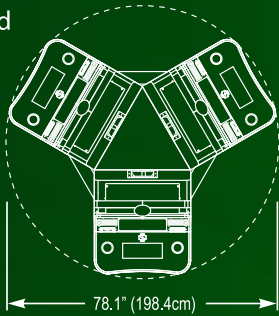

4-Pod

VERTX™ GRAND

3-Pod