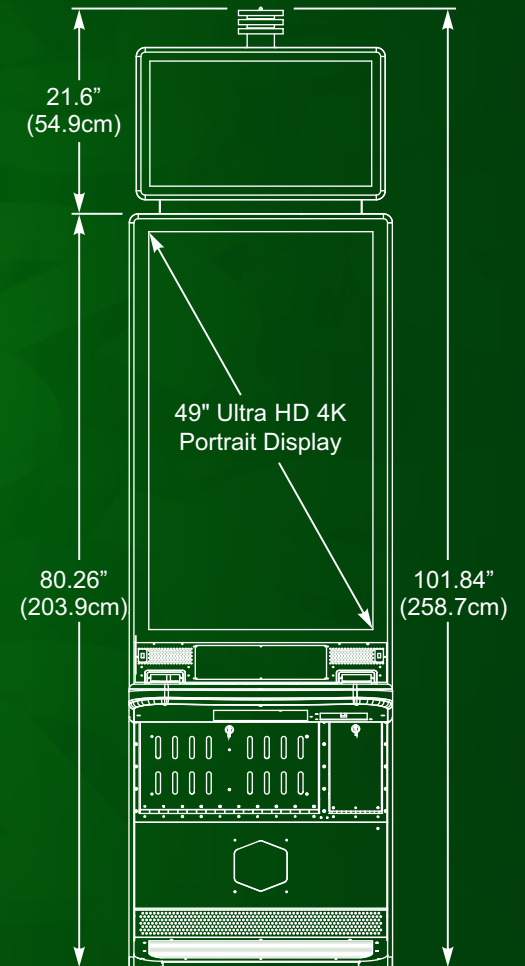

240VAC 2.1 Amps (500 watts)

Weight per Machine

451 lbs. (204.6kg)

with topper 481 lbs (218.2kg)

Available in all popular configurations

Dimensions of Top Phocus® Toppers

- ◆ LCD Topper - As shown.

Candle Dimensions

- ◆ Phocus® Candle - 4.4" (11.2cm)
- ◆ Standard Candle - 6.1" (15.5cm)

Watch VertX™ Grand video at:

www.gamingarts.com/VertX-Grand

**YOUR OWN
PERSONAL PIT!**

**7 GAMES
IN ONE!**

CASINO WIZARD[®]

TABLE GAMES