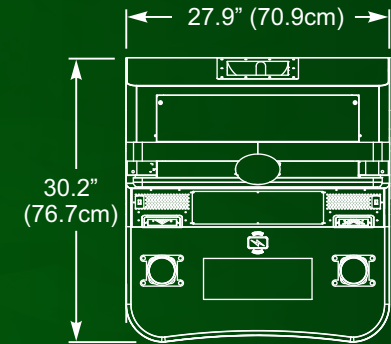

240VAC 2.1 Amps (500 watts)

Weight per Machine

451 lbs. (204.6kg)

with topper 481 lbs (218.2kg)

Available in all popular configurations

Dimensions of Top Phocus® Toppers

- ◆ LCD Topper - As shown.

Candle Dimensions

- ◆ Phocus® Candle - 4.4" (11.2cm)
- ◆ Standard Candle - 6.1" (15.5cm)

Watch VertX™ Grand video at:

www.gamingarts.com/VertX-Grand

**YOUR OWN
PERSONAL PIT!**

**7 GAMES
IN ONE!**

CASINO WIZARD[®]

TABLE GAMES