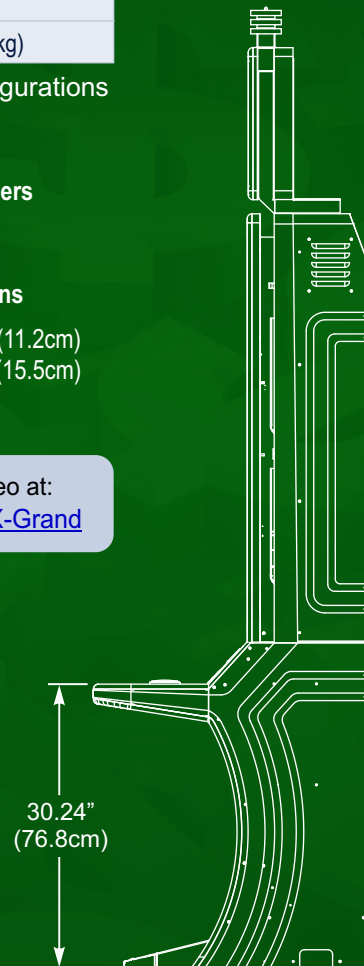

240VAC 2.1 Amps (500 watts)

Weight per Machine

451 lbs. (204.6kg)

with topper 481 lbs (218.2kg)

Available in all popular configurations

Dimensions of Top Phocus® Toppers

- ◆ LCD Topper - As shown.

Candle Dimensions

- ◆ Phocus® Candle - 4.4" (11.2cm)
- ◆ Standard Candle - 6.1" (15.5cm)

Watch VertX™ Grand video at:

www.gamingarts.com/VertX-Grand

**YOUR OWN
PERSONAL PIT!**

**7 GAMES
IN ONE!**

CASINO WIZARD[®]

TABLE GAMES